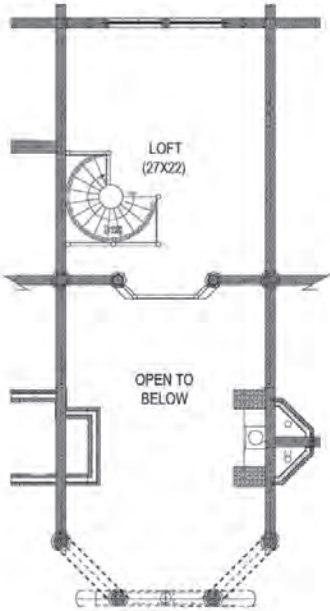

CONTAIN E | *Room for All Things*

The ultimate outdoor cabin, Containe has an extensive basement level dedicated to storage for your family's bikes, cars, canoes, snow machines and skis. After a day outdoors, a cozy main level brings the entire group together for dinner and a game in front of the fireplace. A quaint loft provides the perfect hideaway for teens to chat away over the phone with their friends.

13526 Hwy 55
McCall, ID 83638
ph#: (208) 634-0055

6254 E. Parks Rd (PO Box 509)
Athol, Idaho, 83801
ph#: 208-683-1444
fax: 208-683-0549

brian@edgewoodlog.com
www.edgewoodlog.com

UPPER | level

Square Footage: 2959

Package Details: Custom Full Log Package consisting of massive 13" ave. diameter log walls, loft, and 16" ave. diameter log roof structure. Custom solid wood windows and doors with precut log bucks around. Edgewood's Proprietary Thermal Blanket Roof Framing System.*