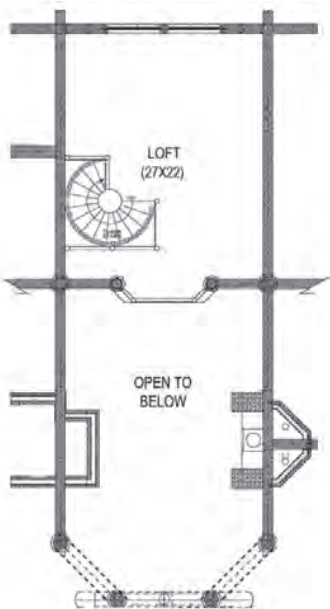

LOWER | level